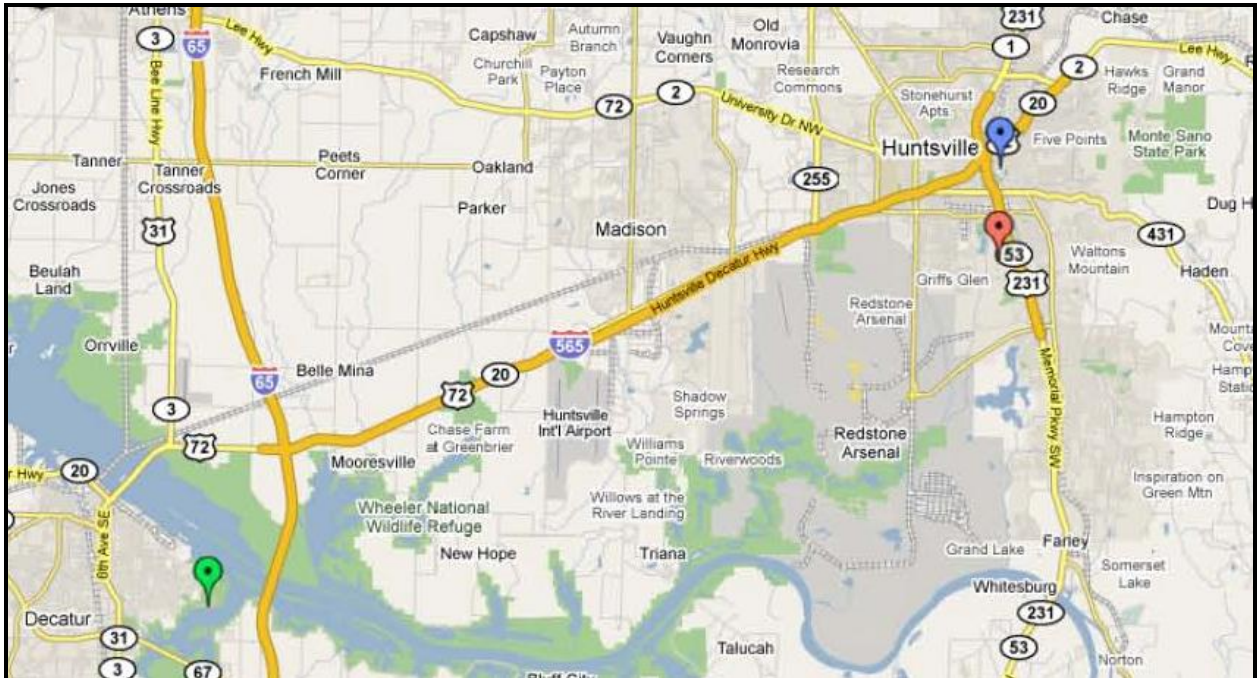

Huntsville, Alabama

Wilcoxon Ice Center

Point Mallard Ice Center

Von Braun Center