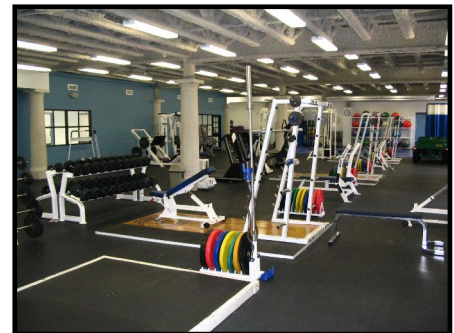

Weight training facility

- ✓ Atlanta Thrashers Weight Room and Training Facility
- ✓ On site at Ice Forum Duluth

Training space

- ✓ Field
- ✓ Gymnasium

Atlanta, Georgia

 Ice Forum Duluth

 Ice Forum Kennesaw

Weight training facility

- ✦ On site at A-Games

Training space

- ✦ Field – on site at A-Games
- ✦ Gymnasium – on site at A-Games

Nashville, Tennessee

 A Game

 Sommet Center

Huntsville, Alabama

Alternate ice facility

- ✎ Mallard Point Ice Center
- ✎ www.pointmallardpark.com/icecomplex
- ✎ 1 sheet of ice
- ✎ Municipal owned facility
- ✎ Ice cost per hour - \$280
- ✎ 4 locker rooms
- ✎ Approximately 30 miles from Wilcoxon Ice Complex

Weight training facility

- ✎ University of Alabama, Huntsville
- ✎ Approximately 4 miles from Wilcoxon Ice Complex

Training space

- ✎ Field - University of Alabama, Huntsville
- ✎ Gymnasium - University of Alabama, Huntsville
- ✎ Approximately 4 miles from Wilcoxon Ice Complex